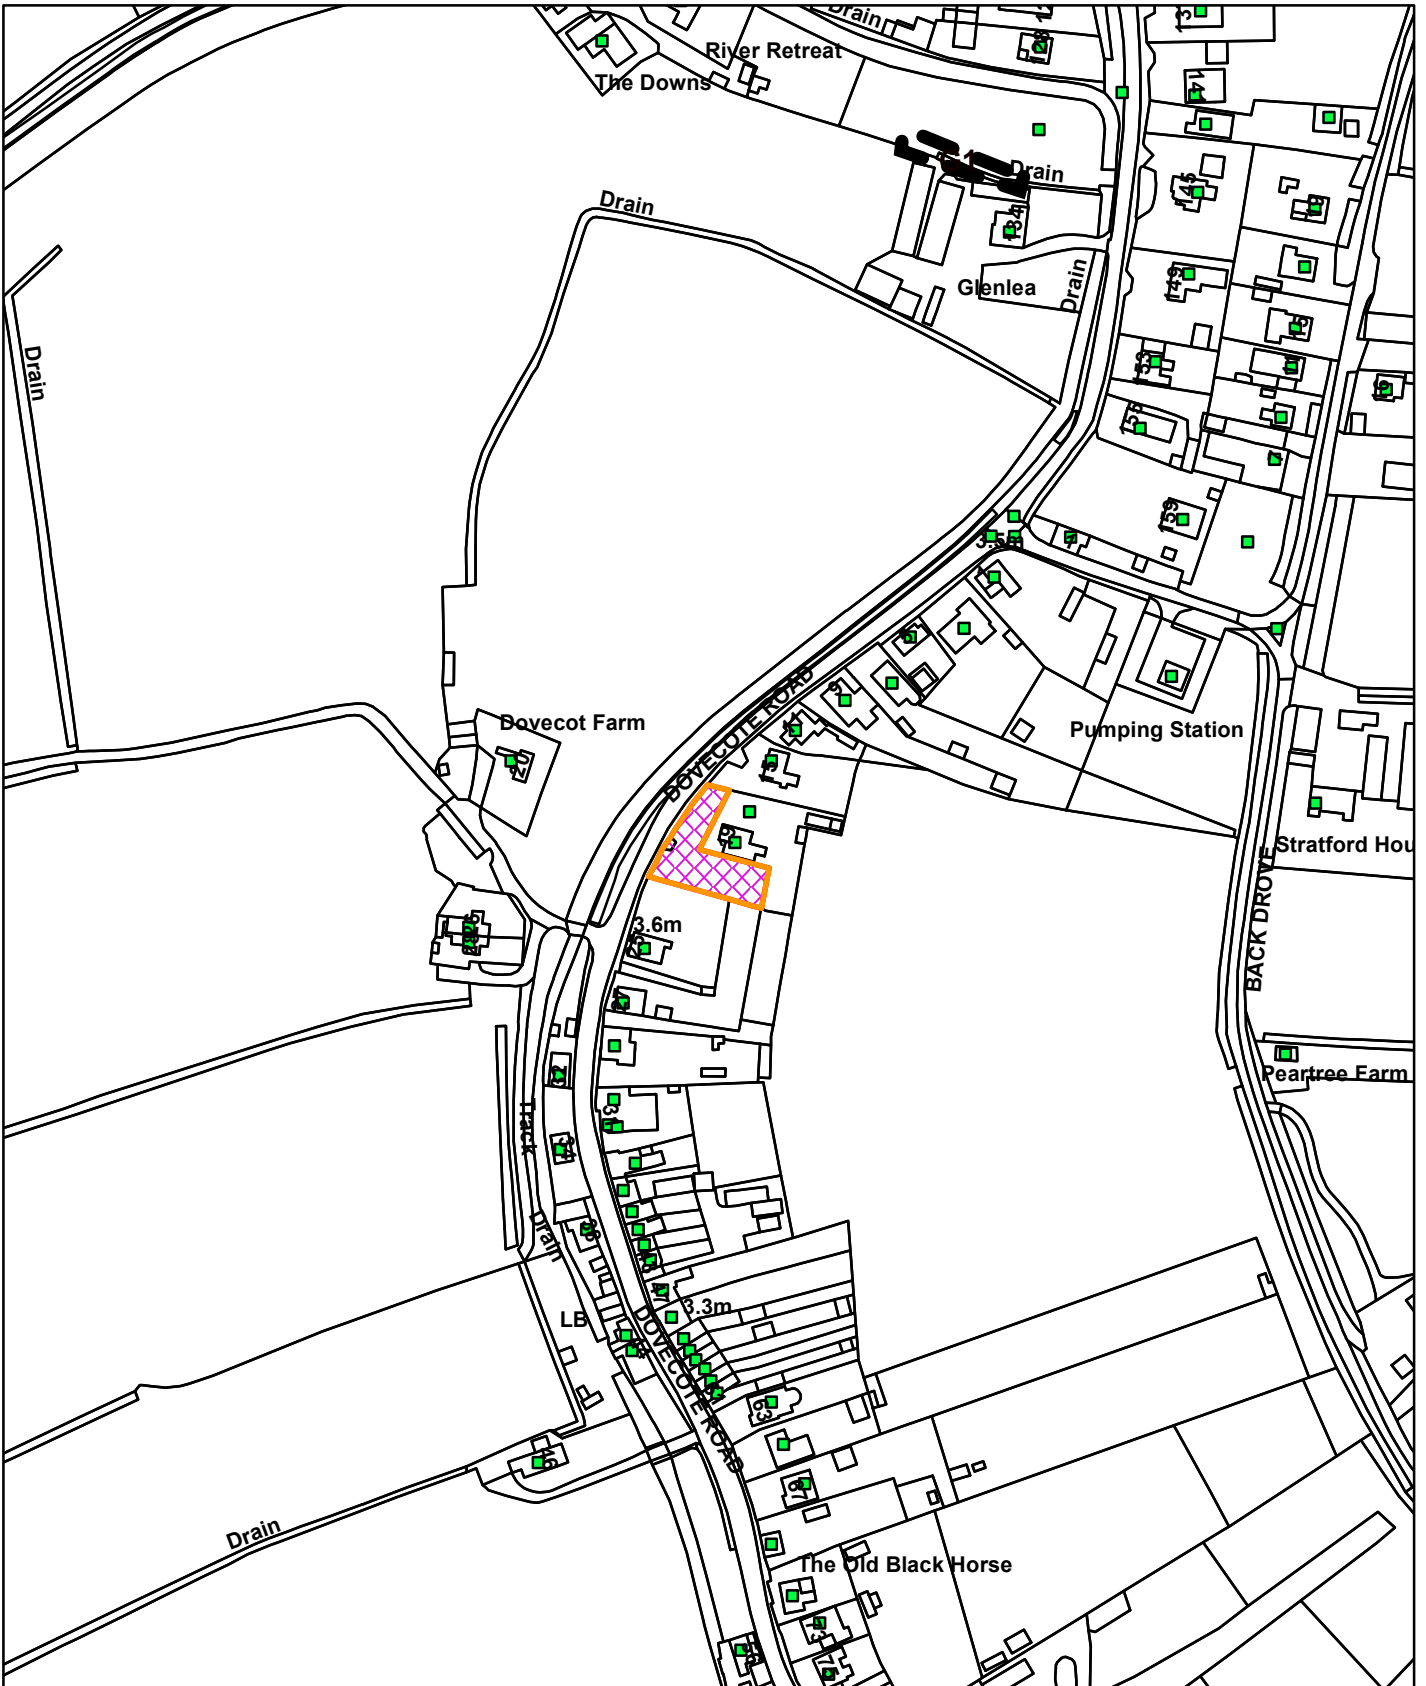

23/00551/RM

Plot To South of Number 19 Dovecote Road Upwell Wisbech PE14 9HB

© Crown copyright and database rights 2023
Ordnance Survey 100024314

21/06/2023